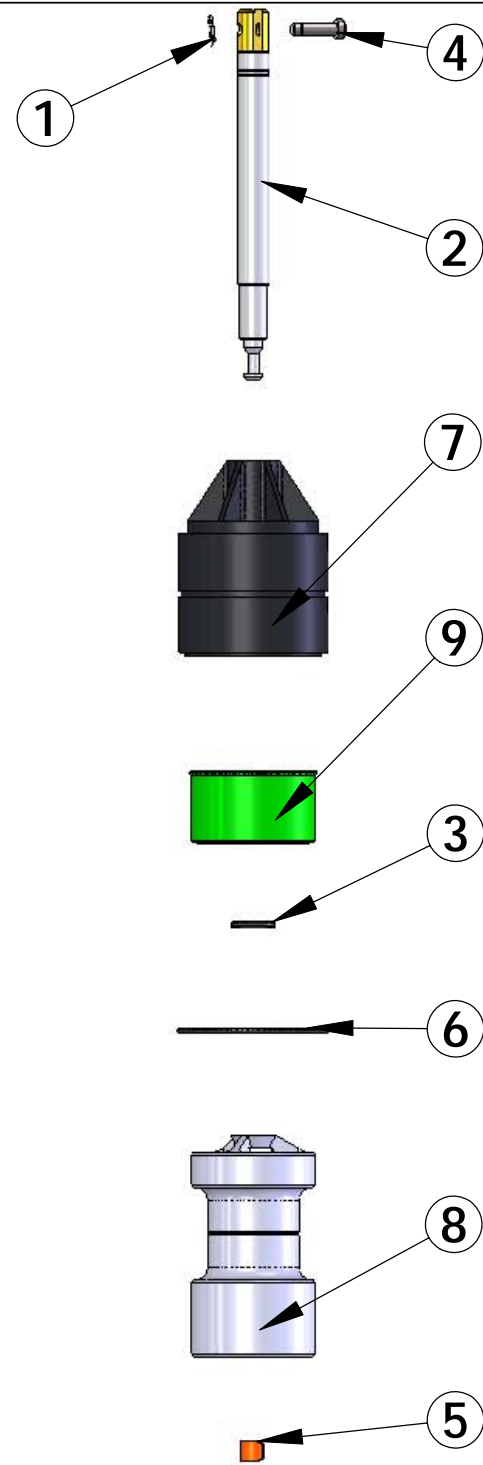

60107-00
W.B.P. PISTON ASSY 3900 LOWER

ITEM	PN	DESCRIPTION	QTY
1	11898	CLIP	1
2	16071	WBP, PISTON , 3900	1
3	16076	O-RING, -.042	1
4	BR11709	PIN- CONNECTING ROD	1
5	BR14818	RING,PISTON ROD,SNAP	1
6	BR16072	PISTON, ROD	1
7	BR16399-01	END PLUG W.B.P. WHITE ASSY 3900 LOWER	1

60107-10
N.B.P. PISTON ASSY 3900 LOWER

ITEM	PN	DESCRIPTION	QTY
1	11898	CLIP	1
2	BR11709	PIN- CONNECTING ROD	1
3	16076	O-RING, -.042	1
4	BR14818	RING,PISTON ROD,SNAP	1
5	BR16072	PISTON, ROD	1
6	BR16399-11	END PLUG N.B.P. BLACK ASSY 3900 LOWER	1
7	BR16082	PISTON, 3900, NHWP	1

BU60113-01
NBP PISTON ASSY 3150 DF

ITEM	PN	DESCRIPTION	QTY
1	11898	CLIP	1
2	19708	PISTON ROD 3150 NHWB	1
3	BR11242	QUAD RING -112	1
4	BR11709	PIN- CONNECTING ROD	1
5	BR14818	RING,PISTON ROD,SNAP	1
6	BR14922	O-RING, -.035	1
7	BR15118-11	END PLUG, 3150 MACHINED	1
8	BU16130	PISTON HIGH BACKWASH	1
9	BU28504	PISTON 3150 NBP WITH O'RING	1

60106-00
PISTON ASSY 3150/3900 UPPER DF

ITEM	PN	DESCRIPTION	QTY
1	11898	CLIP	1
2	15125	PISTON ROD 3150	1
3	BR11242	QUAD RING -112	1
4	BR11709	PIN- CONNECTING ROD	1
5	BR14818	RING,PISTON ROD,SNAP	1
6	BR14922	O-RING, -.035	1
7	BR15118-01	END PLUG, 3150	1
8	BU16130	PISTON HIGH BACKWASH	1