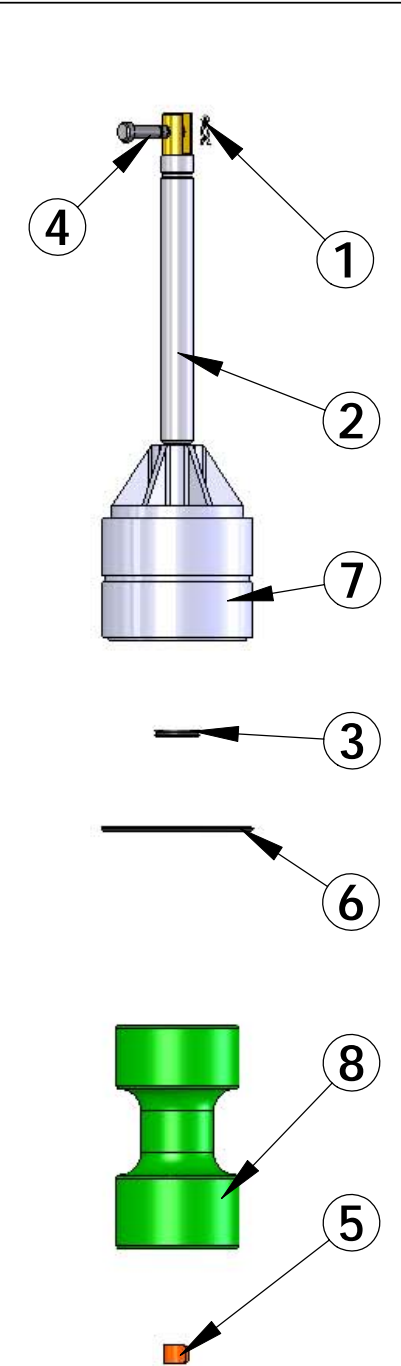

60107-00
W.B.P. PISTON ASSY 3900 LOWER

ITEM	PN	DESCRIPTION	QTY
1	11898	CLIP	1
2	16071	WBP, PISTON , 3900	1
3	16076	O-RING, -.042	1
4	BR11709	PIN- CONNECTING ROD	1
5	BR14818	RING,PISTON ROD,SNAP	1
6	BR16072	PISTON, ROD	1
7	BR16399-01	END PLUG W.B.P. WHITE ASSY 3900 LOWER	1

60107-10
N.B.P. PISTON ASSY 3900 LOWER

ITEM	PN	DESCRIPTION	QTY
1	11898	CLIP	1
2	BR11709	PIN- CONNECTING ROD	1
3	16076	O-RING, -.042	1
4	BR14818	RING,PISTON ROD,SNAP	1
5	BR16072	PISTON, ROD	1
6	BR16399-11	END PLUG N.B.P. BLACK ASSY 3900 LOWER	1
7	BR16082	PISTON, 3900, NHWP	1

BU60113-01
NBP PISTON ASSY 3150 DF

ITEM	PN	DESCRIPTION	QTY
1	11898	CLIP	1
2	19708	PISTON ROD 3150 NHWB	1
3	BR11242	QUAD RING -112	1
4	BR11709	PIN- CONNECTING ROD	1
5	BR14818	RING,PISTON ROD,SNAP	1
6	BR14922	O-RING, -.035	1
7	BR15118-11	END PLUG, 3150 MACHINED	1
8	BU16130	PISTON HIGH BACKWASH	1
9	BU28504	PISTON 3150 NBP WITH O'RING	1

60106-00
PISTON ASSY 3150/3900 UPPER DF

ITEM	PN	DESCRIPTION	QTY
1	11898	CLIP	1
2	15125	PISTON ROD 3150	1
3	BR11242	QUAD RING -112	1
4	BR11709	PIN- CONNECTING ROD	1
5	BR14818	RING,PISTON ROD,SNAP	1
6	BR14922	O-RING, -.035	1
7	BR15118-01	END PLUG, 3150	1
8	BU16130	PISTON HIGH BACKWASH	1