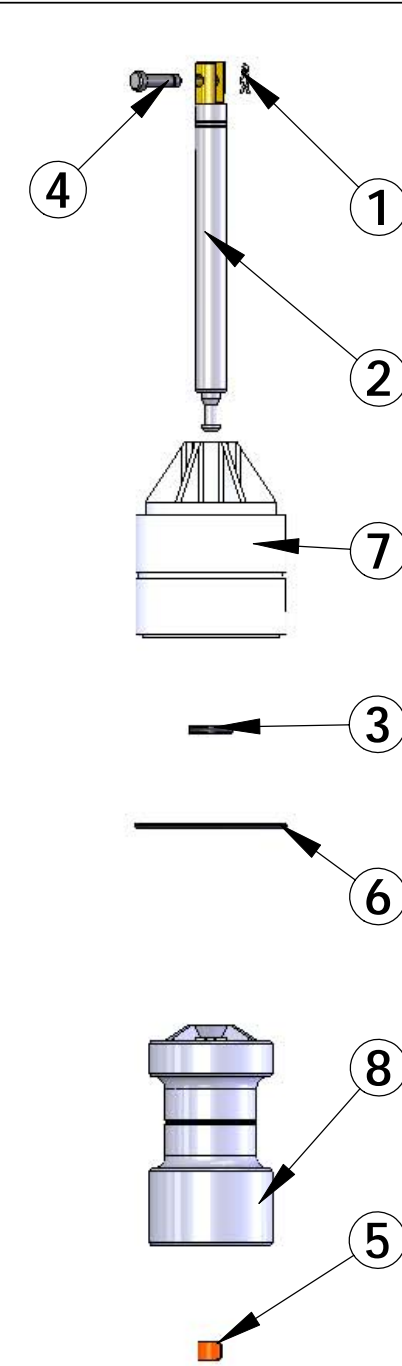

60107-00
W.B.P. PISTON ASSY 3900 LOWER

ITEM	PN	DESCRIPTION	QTY
1	11898	CLIP	1
2	16071	WBP, PISTON , 3900	1
3	16076	O-RING, -.042	1
4	BR11709	PIN- CONNECTING ROD	1
5	BR14818	RING,PISTON ROD,SNAP	1
6	BR16072	PISTON, ROD	1
7	BR16399-01	END PLUG W.B.P. WHITE ASSY 3900 LOWER	1

60107-10
N.B.P. PISTON ASSY 3900 LOWER

ITEM	PN	DESCRIPTION	QTY
1	11898	CLIP	1
2	BR11709	PIN- CONNECTING ROD	1
3	16076	O-RING, -.042	1
4	BR14818	RING,PISTON ROD,SNAP	1
5	BR16072	PISTON, ROD	1
6	BR16399-11	END PLUG N.B.P. BLACK ASSY 3900 LOWER	1
7	BR16082	PISTON, 3900, NHWP	1

BU60113-01
NBP PISTON ASSY 3150 DF

ITEM	PN	DESCRIPTION	QTY
1	11898	CLIP	1
2	19708	PISTON ROD 3150 NHWB	1
3	BR11242	QUAD RING -112	1
4	BR11709	PIN- CONNECTING ROD	1
5	BR14818	RING,PISTON ROD,SNAP	1
6	BR14922	O-RING, -.035	1
7	BR15118-11	END PLUG, 3150 MACHINED	1
8	BU16130	PISTON HIGH BACKWASH	1
9	BU28504	PISTON 3150 NBP WITH O'RING	1

60106-00
PISTON ASSY 3150/3900 UPPER DF

ITEM	PN	DESCRIPTION	QTY
1	11898	CLIP	1
2	15125	PISTON ROD 3150	1
3	BR11242	QUAD RING -112	1
4	BR11709	PIN- CONNECTING ROD	1
5	BR14818	RING,PISTON ROD,SNAP	1
6	BR14922	O-RING, -.035	1
7	BR15118-01	END PLUG, 3150	1
8	BU16130	PISTON HIGH BACKWASH	1