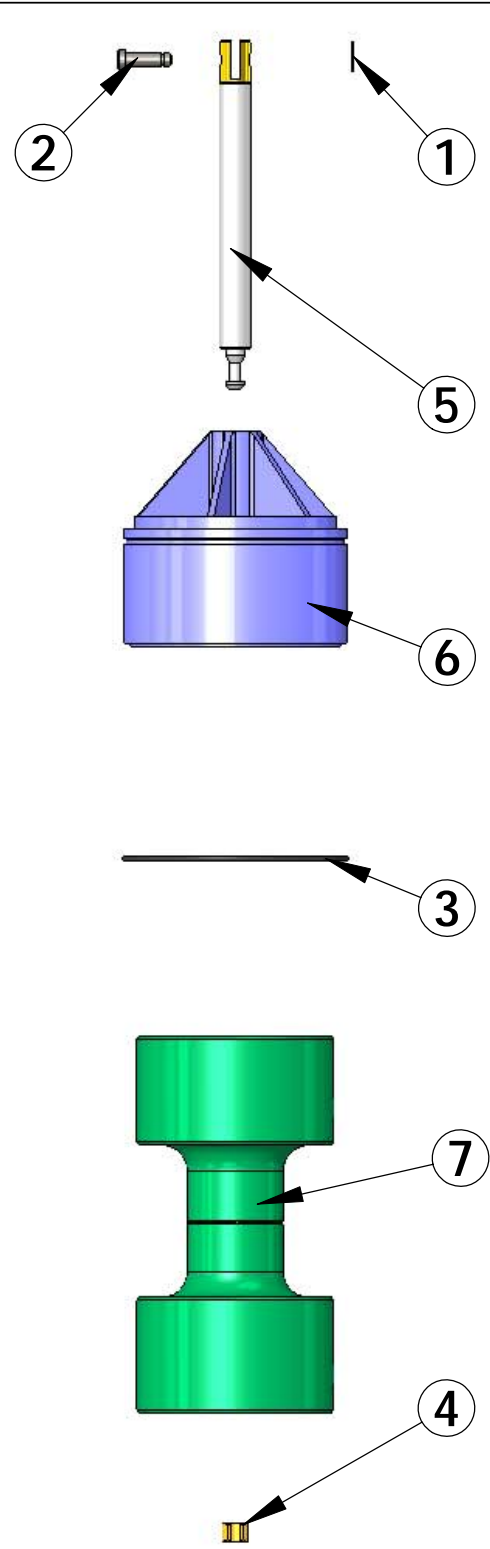

60107-00
W.B.P. PISTON ASSY 3900 LOWER

ITEM	PN	DESCRIPTION	QTY
1	11898	CLIP	1
2	16071	WBP, PISTON , 3900	1
3	16076	O-RING, -.042	1
4	BR11709	PIN- CONNECTING ROD	1
5	BR14818	RING,PISTON ROD,SNAP	1
6	BR16072	PISTON, ROD	1
7	BR16399-01	END PLUG W.B.P. WHITE ASSY 3900 LOWER	1

60107-10
N.B.P. PISTON ASSY 3900 LOWER

ITEM	PN	DESCRIPTION	QTY
1	11898	CLIP	1
2	BR11709	PIN- CONNECTING ROD	1
3	16076	O-RING, -.042	1
4	BR14818	RING,PISTON ROD,SNAP	1
5	BR16072	PISTON, ROD	1
6	BR16399-11	END PLUG N.B.P. BLACK ASSY 3900 LOWER	1
7	BR16082	PISTON, 3900, NHWP	1

BU60113-01
NBP PISTON ASSY 3150 DF

ITEM	PN	DESCRIPTION	QTY
1	11898	CLIP	1
2	19708	PISTON ROD 3150 NHWB	1
3	BR11242	QUAD RING -112	1
4	BR11709	PIN- CONNECTING ROD	1
5	BR14818	RING,PISTON ROD,SNAP	1
6	BR14922	O-RING, -.035	1
7	BR15118-11	END PLUG, 3150 MACHINED	1
8	BU16130	PISTON HIGH BACKWASH	1
9	BU28504	PISTON 3150 NBP WITH O'RING	1

60106-00
PISTON ASSY 3150/3900 UPPER DF

ITEM	PN	DESCRIPTION	QTY
1	11898	CLIP	1
2	15125	PISTON ROD 3150	1
3	BR11242	QUAD RING -112	1
4	BR11709	PIN- CONNECTING ROD	1
5	BR14818	RING,PISTON ROD,SNAP	1
6	BR14922	O-RING, -.035	1
7	BR15118-01	END PLUG, 3150	1
8	BU16130	PISTON HIGH BACKWASH	1